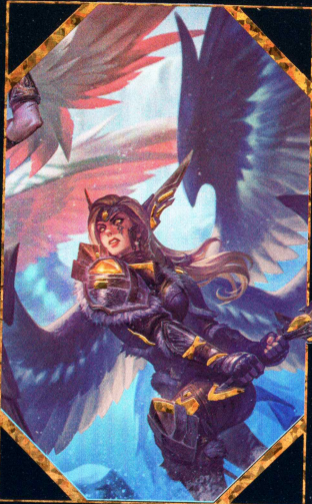

UR

战场女武神 凯尔

The background features a large, stylized diamond shape composed of multiple concentric, glowing lines in shades of purple, pink, and blue. The lines have a metallic, reflective appearance. The text is centered within this diamond.